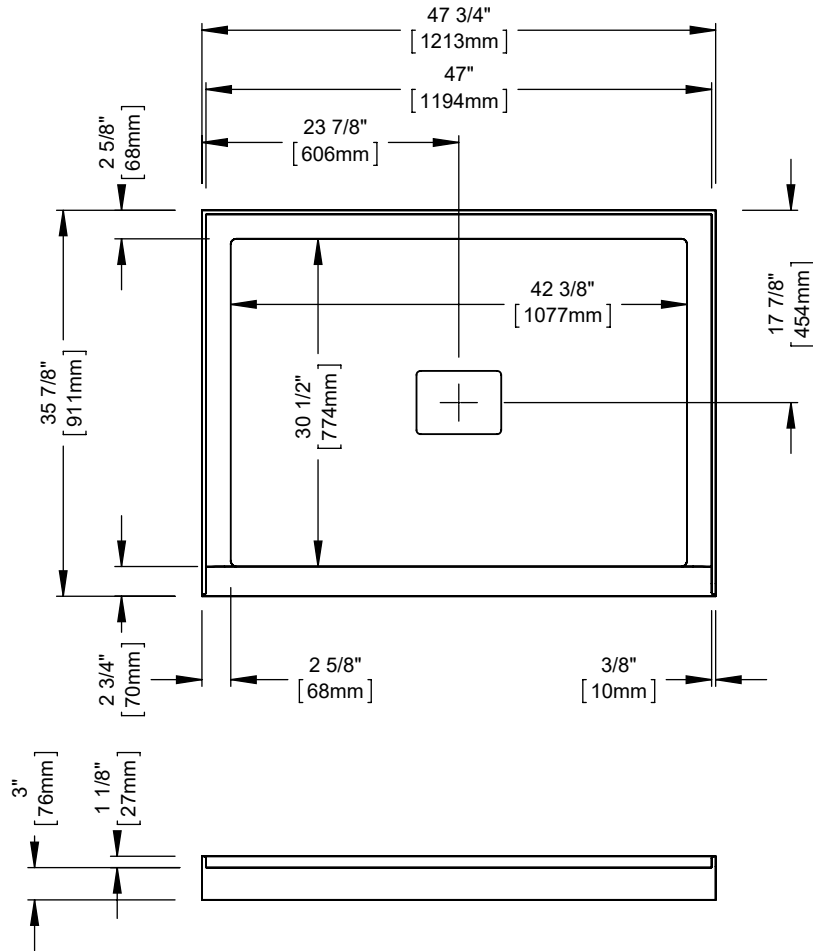

Produits Neptune
Rouge

ROUGE 4836 2BG

Shower base

* All dimensions are approximate and subject to change without notice.
Please refer to the installation guide before beginning the installation.

Produits Neptune
Rouge

ROUGE 4836 3B

Shower base

*All dimensions are approximate and subject to change without notice.
Please refer to the installation guide before beginning the installation.