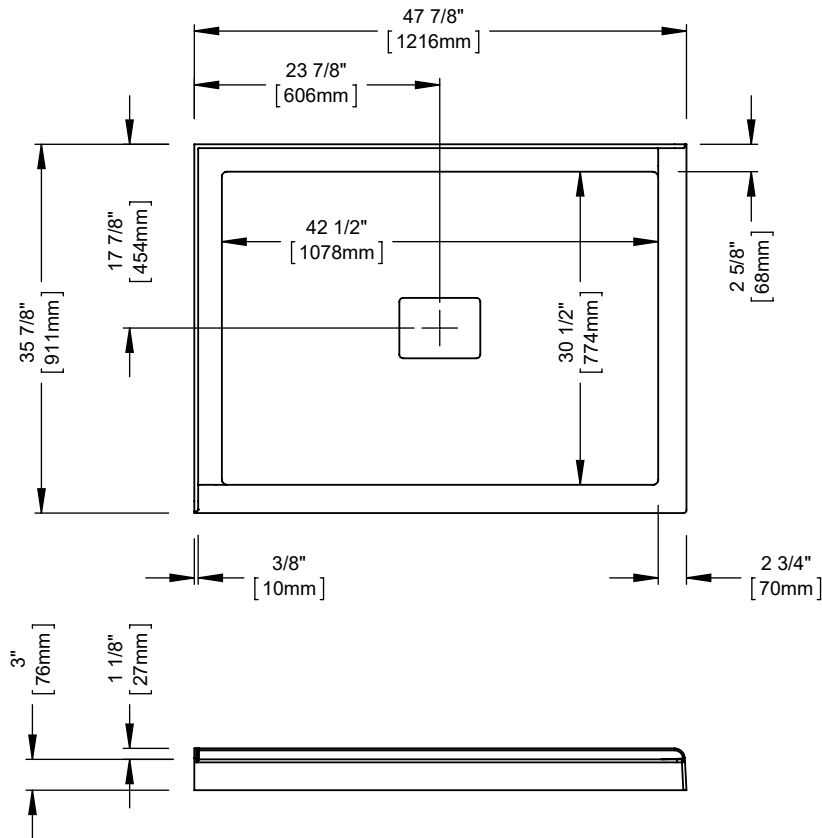

Produits Neptune
Rouge

ROUGE 4836 2BG

Shower base

* All dimensions are approximate and subject to change without notice.
Please refer to the installation guide before beginning the installation.