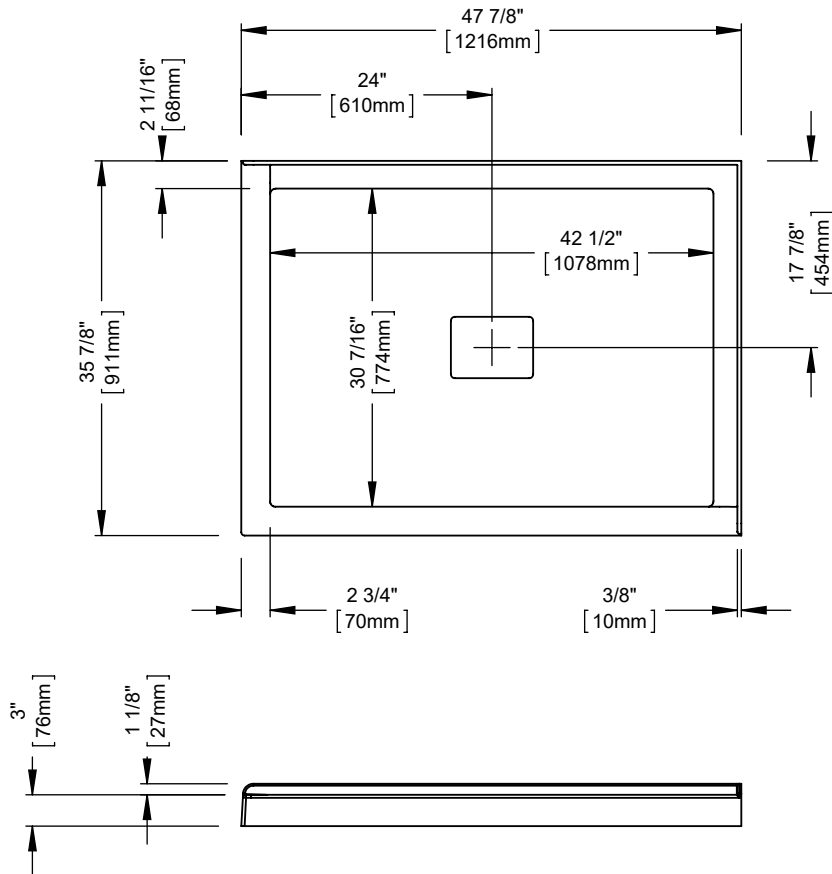

produitsneptune.com

Produits Neptune
Rouge

ROUGE 4836 2BD

Shower base

*All dimensions are approximate and subject to change without notice.
Please refer to the installation guide before beginning the installation.